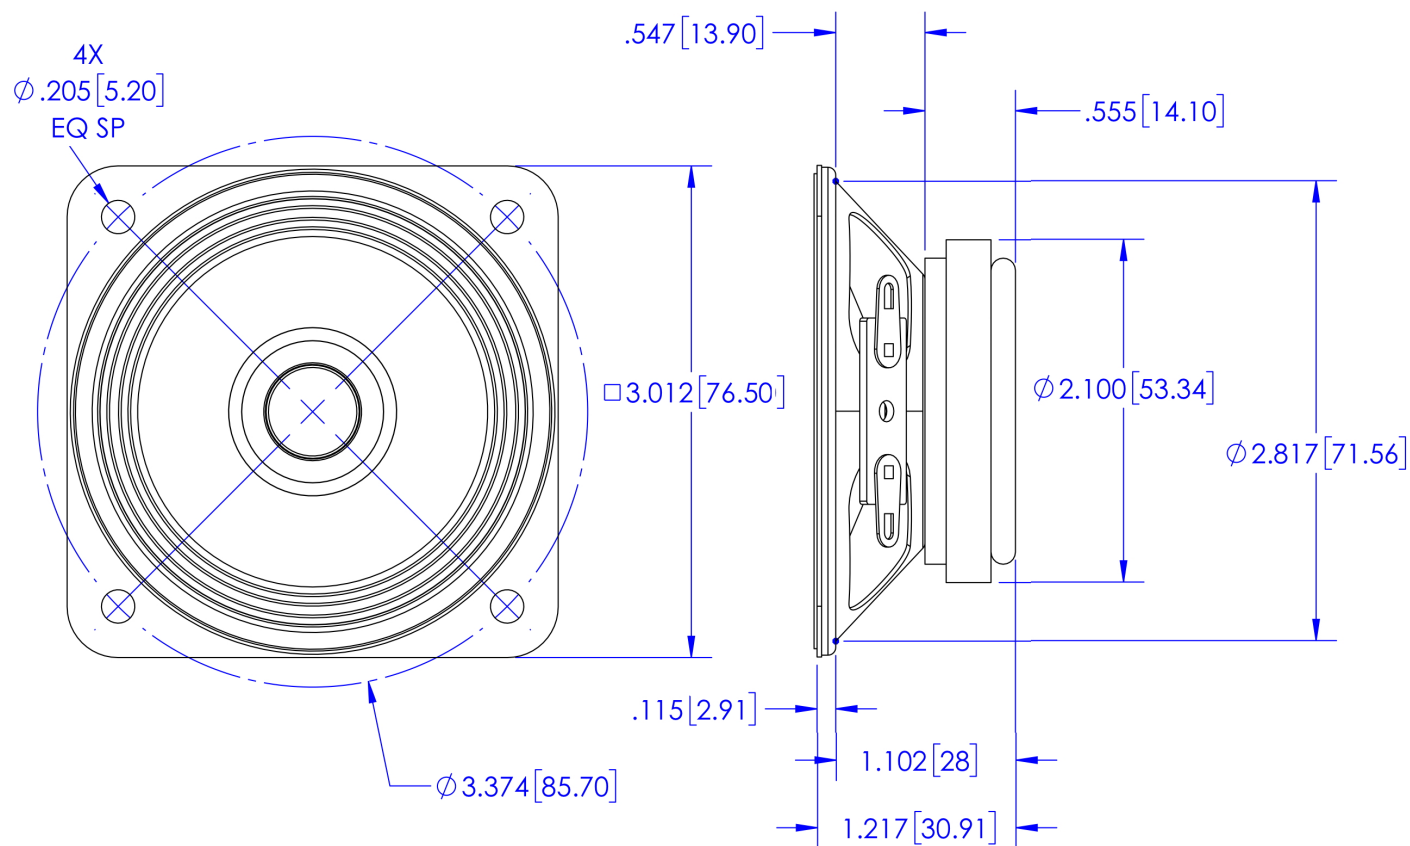

The RDC3WI Waterproof Voice Range Speaker is the perfect solution for uncompromised communication in any setting. Crafted with clarity in mind, this 3-inch square speaker is versatile enough to be used indoors and outdoors, making it ideal for systems such as intercoms or drive-thrus. Its four-hole mounting design makes installation effortless and quick, while the durable acrylic-treated cloth cone ensures longevity, making it a reliable choice for any weather conditions. The speaker is a testament to MISCO's commitment to providing clear and durable sound solutions, making it an excellent replacement or a new installation choice.

- Versatile design for both indoor and outdoor use
- Effortless installation with four-hole mounting design
- Durable acrylic-treated cloth cone for longevity
- Clear and reliable sound solution
- Ideal for intercoms or drive-thrus

#### Primary Specifications

<b>Size, Nominal (inch &amp; mm)</b>	3" (77 mm)
<b>Rated Impedance (<math>\Omega</math>)</b>	8
<b>Sensitivity (dB SPL) <sup>1</sup></b>	87
<b>Frequency Range (Hz)</b>	300 - 7,000
<b>Resonant Frequency (Fs) (Hz) +/- 15%</b>	357

### Material Descriptions

<b>Basket Type</b>	Stamped steel
<b>Terminal Size (mm)</b>	4.8 x 0.5
<b>Voice Coil Diameter (mm)</b>	17.8
<b>Voice Coil Wire Material</b>	Copper
<b>Voice Coil Former Material</b>	Kapton, Polyimide film
<b>Magnet Material</b>	Ferrite
<b>Magnet Weight (g)</b>	68
<b>Cone Body Material</b>	Acrylic treated textile
<b>Cone Surround Material</b>	Acrylic treated textile
<b>Spider Material</b>	Phenolic treated textile
<b>Dust Cap Material</b>	Treated felt