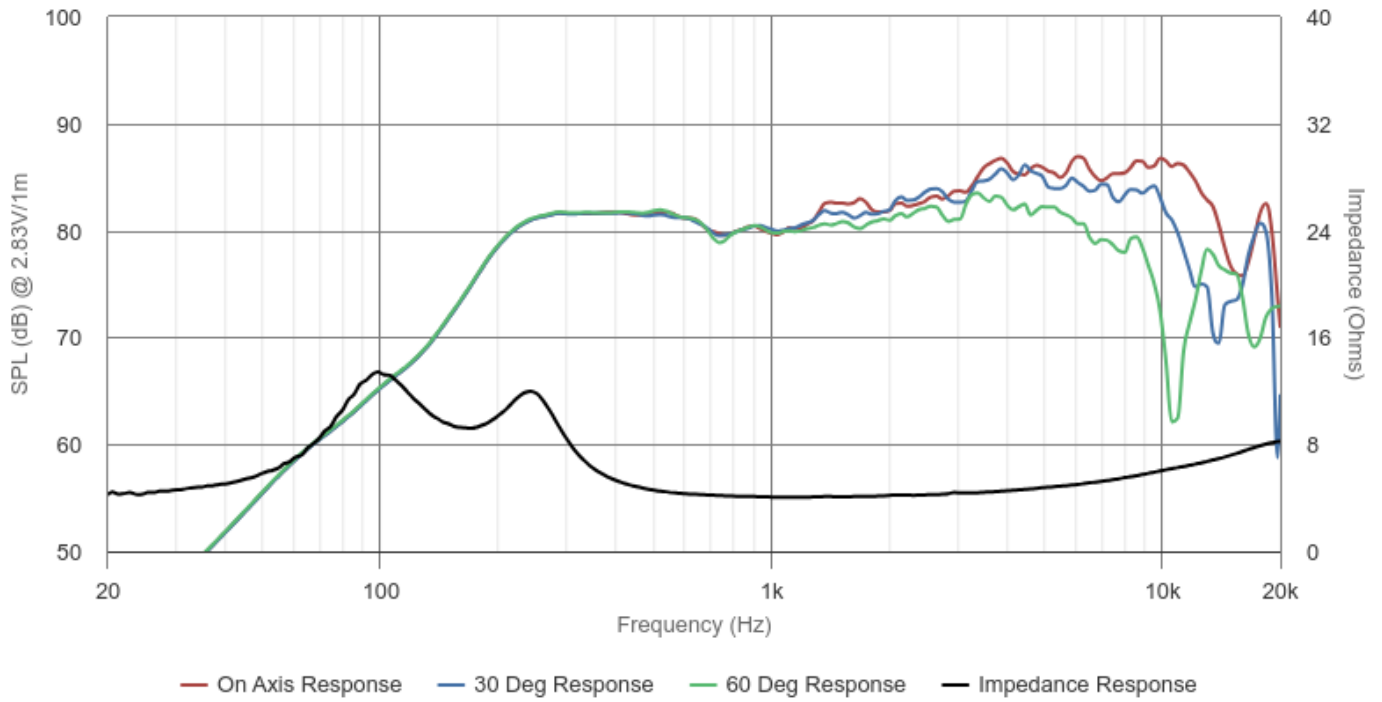

- Enclosed wide range speaker
- 1.5" (40 mm) steel basket diameter
- 2 watts, 4 ohm, 82 dB SPL
- 4.1 x 2.0 x 1.8" ABS plastic enclosure
- 2x1 Molex MFJ terminal lead set
- -12 dB/octave 2nd order 200 Hz high-pass crossover recommended

Primary Specifications

Speaker Type	Wide Range
Nominal Impedance (Z) (Ω)	4
Rated Power IEC268-5 (W)	20 Watts
Sensitivity (dB SPL) ¹	82
Frequency Range (Hz)	170 - 20,000
Enclosure Style	Ported

Frequency & Impedance Response